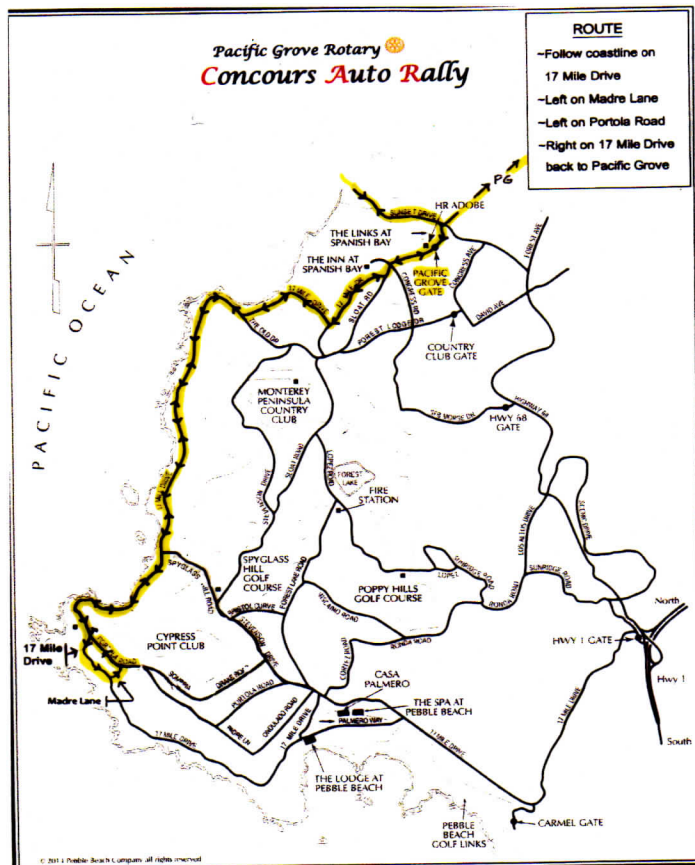

Welcome to the 26th Anniversary of the Pacific Grove Rotary **Concours Auto Rally**

Friday August 14th 2020
EVENT SCHEDULE

- 12:00** Registration begins in downtown PG
- 12 - 4:30** Staging of cars along Lighthouse Ave.
Note: Drivers who are part of a corral should assemble prior to staging so if space permits you can be staged together.
- 4:45** Drivers Meeting with Law Enforcement
(All drivers must attend)
- 5:00** Rally Drive will launch
- 6:15** Barbecue Dinner at Chautauqua Hall
- 7:00** Awards* Presentation & Raffle drawing

*Awards are only given to those signed up for dinner

PLEASE KEEP THIS PAGE for the EVENT SCHEDULE

***Full Size map will be provided at Event Registration**

Rotary Club of Pacific Grove

A non-profit Event to benefit Pacific Grove youth and other local Rotary sponsored programs.

Our annual event is geared for those enthusiasts who own, drive or appreciate all cars especially Vintage, Classic, Sports and Luxury cars!

Registration and staging of participating cars begin at noon along Lighthouse Avenue in the heart of beautiful downtown Pacific Grove. Hundreds of spectators arrive throughout the day to view the staged cars and to watch as the cars assemble for the Rally Drive.

The Rally Drive will begin at 5:00 and follows a beautiful scenic route along the magnificent Pacific Grove and Pebble Beach shoreline. Drivers are greeted by hundreds of spectators who line the drive route, waving and cheering them on. The Rally returns to downtown Pacific Grove where participants and guests are invited to enjoy a delicious Barbecue, Raffle and Awards presentation. Barbecue tickets can be purchased on the registration form and at the Event. (Tickets may be limited on the day of the event.) Raffle Tickets may be purchased at the registration tent and at the Barbecue.